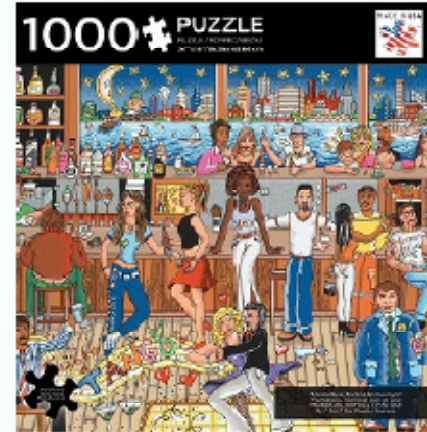

Andrews and Blaine

1,000 pzs. Panoramic -
The Art of Life

1000 pzs. Last Queen

1000 pzs. Panoramic -
Queen of Shadows

1000 pzs. - Backstage Broadway

1000 pzs. Panoramic - World Traveler

1000 pzs. - Illumination

1000 pzs. - Moon Wolf

1000 pzs. All I Need

1000 pzs. Prophecy

1000 pzs. Serenity Prayer

210 pzs. Glitter - Going Places

1000 pzs. Panoramic - Coral Reef

300 pzs. - Dog Walk

300 pzs. - Shop Paris