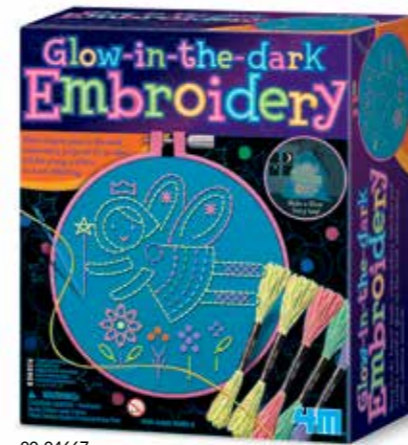

new

00-04667
GLOW-IN-THE-DARK EMBROIDERY
6/Inner 36/Master 6.12Kg 4.44Cuft
Item size: 18cm x 22cm x 8cm
Barcode: 4893156046673

Make elegant glow-in-the-dark embroidery projects! It's an ideal kit for young crafters to learn stitching.