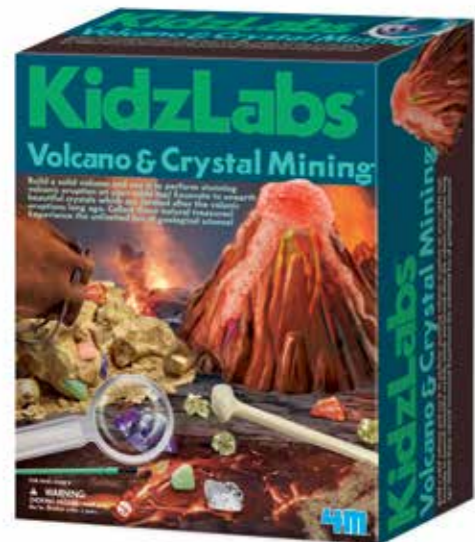

# KidzLabs™ COMBO KITS

00-05528  
KIDZ LABS / GLOW DINO & FOSSILS

0/Inner 6/Master 9.65 Kg 1.17 Cuft  
Item size: 21cm x 26cm x 9cm  
Barcode: 4893156055286

Be a curious palaeontologist! Excavate and assemble a glow-in-the-dark T-Rex skeleton. Set up a model of a T-Rex skull. Mould and rebuild fossils replicas of prehistoric animals. Everything you build glows in the dark!

00-05527  
KIDZ LABS / WEATHER LAB

6/Inner 12/Master 7.09 Kg 2.34 Cuft  
Item size: 21cm x 26cm x 9cm  
Barcode: 4893156055279

Build a mini weather station to record everyday weather changes. Conduct experiments to discover the science and facts about climate change, the water cycle and other weather phenomena. It's an all-in-one deluxe weather science kit!

00-05529  
KIDZ LABS / SCIENCE TOYS LAB

6/Inner 12/Master 6.9 Kg 2.34 Cuft  
Item size: 21cm x 26cm x 9cm  
Barcode: 4893156055293

Power the LED clock with a lemon. Make a volcano erupt in your palm. Recycle two bottles to make a giant tornado on your table-top. Have fun while you learn about the scientific principles behind forces, pressure, chemical electricity and more! This kit contains experiments covering over 10 physics, chemistry and mathematics topics.