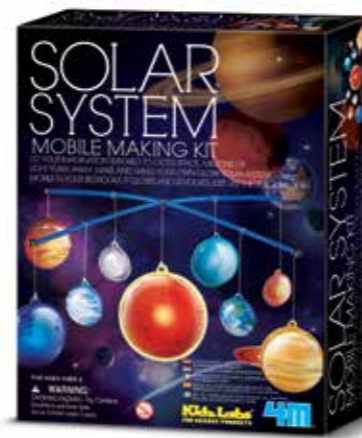

00-03257  
KIDZ LABS / SOLAR SYSTEM PLANETARIUM

6/Inner 24/Master 6 Kg 2.3 Cuft  
Item Size : 17 cm x 22 cm x 6 cm  
Barcode : 4893156032577

Build your own 30 cm glow-in-the-dark solar system planetarium model. Assemble, paint and highlight with glow effects. Watch it glow in the dark as if it were in Space. It's an inspiring science craft.

00-13233  
KIDZ LABS / NIGHT SKY PROJECTION KIT

6/Inner 48/Master 14 Kg 4.6 Cuft  
Item Size : 17 cm x 22 cm x 6 cm  
Barcode : 4893156132338

Create a starry night sky in your bedroom with this illuminated projection dome. Let your imagination run wild into outer space, millions of light years from Earth. And learn some fun astronomical facts too. Night Sky Projector is a cool piece of science kit.

00-05520  
KIDZ LABS / 3D SOLAR SYSTEM MODEL MAKING KIT

6/Inner 12/Master 11 Kg 3.7 Cuft  
Item Size : 28.5 cm x 37.5 cm x 6.5 cm  
Barcode : 4893156055200

An inspirational science craft for the whole family! Build your own solar system mobile that spans over 42 cm x 60 cm when erected. Hang it from the ceiling and watch as it revolves and glows in the dark. It's amazing!

00-03225  
KIDZ LABS / GLOW SOLAR SYSTEM MOBILE MAKING KIT

6/Inner 48/Master 14 Kg 4.6 Cuft  
Item Size : 17 cm x 22 cm x 6 cm  
Barcode : 4893156032256

Let your imagination run wild to outer space, millions of light years away. Make and hang your own glow solar system mobile in your bedroom, it glows and revolves just like the real one does.