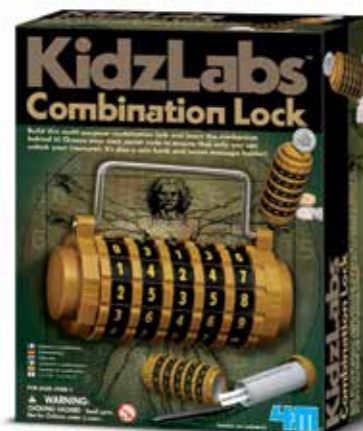

00-03362
KIDZ LABS / COMBINATION LOCK
6/Inner 48/Master 10.60 Kg 4.19 Cuft
Item size: 17cm x 22cm x 6cm
Barcode: 4893156033628

Recycle an empty bottle to construct this battery-operated Tornado Maker. Create a terrific tornado on your table top! Experience the mighty power of this natural phenomenon. Whoosh!

Build this coin bank and keep your money safe! Choose your own secret code to ensure that only you can open the bank.

Learn about electromagnetics as you transform a screw into a magnetic striker. Use it to complete an electric circuit and construct this handy doorbell. Use it for any rooms of your own!

Build this surprising quicksand pool! Experiment by watching the dinosaur skeletons sink slowly into the pool. Have fun unearthing them for assembly. Create a prehistoric diorama with dinosaur figurines and an erupting volcano!

Conduct a series of chemical experiments to grow your own set of Aquamarine Crystal Clusters, Glow-in-the-Dark Moon Crystal Clusters and a Crystal Tree. Learn how crystals are formed from solutions. Display them as a collection and show them to your friends!

Excavate your very own natural crystals. Add them to your rock collection and learn some fun characteristics of different crystals. It's a cool mineral rock digging kit. Makes a great gift!