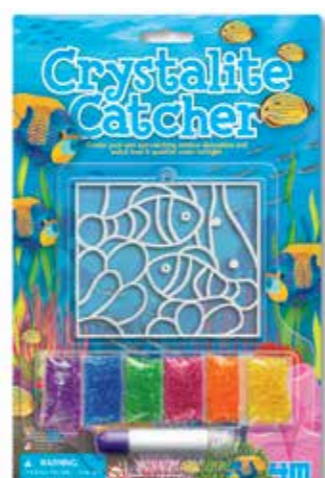

new pack

00-03614
FAIRY CRYSTALITE CATCHER (4 DESIGNS ASSORTED)
12/Inner 72/Master 8Kg 1.5Cuft
Item size: 18cm x 28cm
Barcode: 4893156036148

Create your own crystalite art to hang on your window and admire. Simply charming!