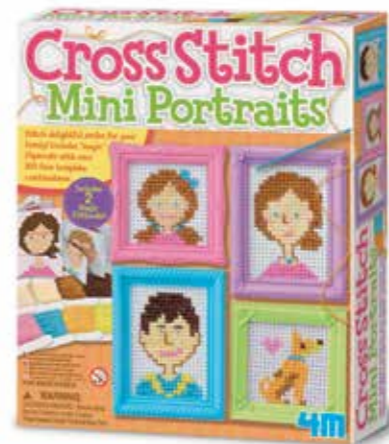

**00-04622**  
EMBROIDERY BUTTONS

6/Inner 48/Master 7.68 Kg 3.7 Cuft  
Item size: 18cm x 22cm x 5cm  
Barcode: 4893156046222

Makes 8 creative embroidery buttons! They are great gifts for friends and family!

new

**00-04666**  
EMBROIDERY GIFT BOXES  
6/Inner 48/Master 11.52Kg 3.7Cuft  
Item size: 18cm x 22cm x 5cm  
Barcode: 4893156046666

Make adorable gift boxes using simple stitches. These unique gift packs are perfect for your friends' special occasions!