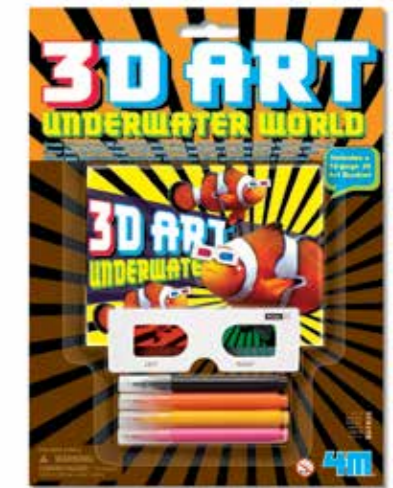

00-03700

00-03701

00-03636

00-03637

00-03638

00-03702

00-03703

00-05023

00-05023
3D ART DISPLAY BOX

0/Inner 6/Master 1.62 Kg 0.29 Cuft
Item size: 39.5 cm x 20 cm x 18.5 cm

Each display can hold 36 pieces 3D Art Cards at a size of 18.5 cm x 25 cm each. (Display does not come with products)

00-03636
3D ART DINOSAUR WORLD

12/Inner 72/Master 6.48 Kg 1.95 Cuft
Item Size: 18.5 cm x 25 cm
Barcode: 4893156036360

00-03637
3D ART SOLAR SYSTEM & SPACE

12/Inner 72/Master 4.82 Kg 1.95 Cuft
Item size: 18.5 cm x 25 cm
Barcode: 4893156036377

00-03638
3D ART UNDERWATER WORLD

12/Inner 72/Master 6.48 Kg 1.95 Cuft
Item Size: 18.5 cm x 25 cm
Barcode: 4893156036384

00-03700
3D ART PAD DINOSAUR

12/Inner 48/Master 12 Kg 3.55 Cuft
Item size: 38 cm x 25 cm x 2 cm
Barcode: 4893156037008

00-03702
3D ART PAD RACER

12/Inner 48/Master 12 Kg 3.55 Cuft
Item size: 38 cm x 25 cm x 2 cm
Barcode: 4893156037022

00-03701
3D ART PAD BUGS

12/Inner 48/Master 12kg 3.55Cuft
Item size: 38cmx25cmx2cm
Barcode: 4893156037015

00-03703
3D ART PAD SOLAR SYSTEM & SPACE

12/Inner 48/Master 12 Kg 3.55 Cuft
Item size: 38 cm x 25 cm x 2 cm
Barcode: 4893156037039

00-05031
3D ART PAD DISPLAY BOX

0/Inner 6/Master 1.6kg 0.29Cuft
Item size: 39.5cm x 20cm x 40 cm after assembled.

Each display can hold maximum 12 pieces of 3D Art pad range items.
(Display does not come with products.)

00-05031