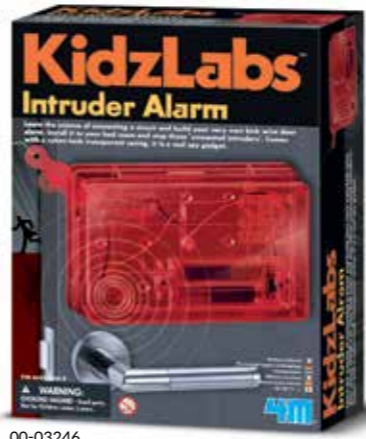

# KidzLabs™

00-03284  
KIDZ LABS / ROBOTIC HAND

6/Inner 48/Master 8.16Kg 4.19Cuft  
Item size: 17cm x 22cm x 6cm  
Barcode: 4893156032843

Build your own robotic human hand and amaze your friends with its realistic gripping movements. Robot Hand will grab your imagination!

00-03364  
KIDZ LABS/ BALANCING ROBOT

6/Inner 48/Master 7.82 Kg 4.19 Cuft  
Item size: 17cm x 22cm x 6cm  
Barcode: 4893156033642

A robot acrobat with the talent to perform gravity-defying tricks! Learn how it is always able to find its equilibrium by making use of its centre of gravity!

00-03246  
KIDZ LABS / INTRUDER ALARM

6/Inner 48/Master 12Kg 4.6Cuft  
Item size: 17cm x 22cm x 6cm  
Barcode: 4893156032461

Learn the science of connecting an electric circuit. Construct your own door buzzer and place it behind your door. Stop intruders from your room. It's cool and fun!