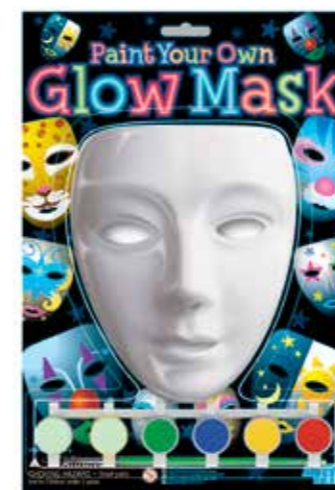

new pack

00-03614  
FAIRY CRYSTALITE CATCHER (4 DESIGNS ASSORTED)  
12/Inner 72/Master 8Kg 1.5Cuft  
Item size: 18cm x 28cm  
Barcode: 4893156036148

Create your own crystalite art to hang on your window and admire. Simply charming!

new pack

00-03633  
CRYSTALITE CATCHER (4 DESIGNS ASSORTED)  
12/Inner 72/Master 7.2Kg 4.47Cuft  
Item size: 18cm x 28cm  
Barcode: 4893156036339

Create your own eye-catching window decoration and watch how it sparkles under sunlight.