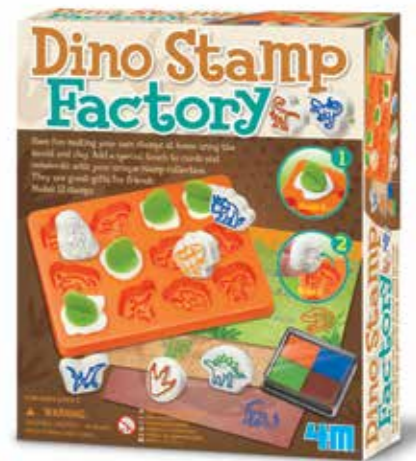

00-04663
DINO STAMP FACTORY
6/Inner 48/Master 8.64Kg 3.7Cuft
Item size: 18cm x 22cm x 5cm
Barcode: 4893156046635
Have fun making your own stamps at home using the mould and clay. Add a special touch to cards and notebooks with your unique stamp collection. They are great gifts for friend. Makes 12 stamps.