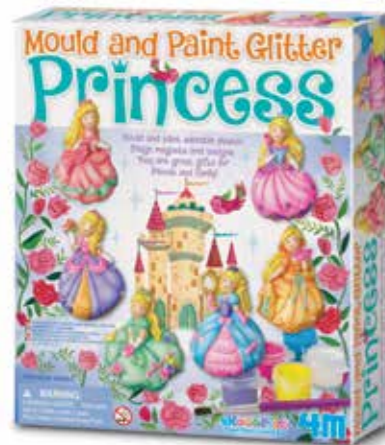

new pack
00-03528
MOULD & PAINT / GLITTER PRINCESS

6/Inner 36/Master 10.1Kg 2.78Cuft
Item size: 18cm x 22cm x 5cm
Barcode: 4893156035288

Create your own glitter princess magnets or pins by using mould, plaster, paints and brush included in the kit.