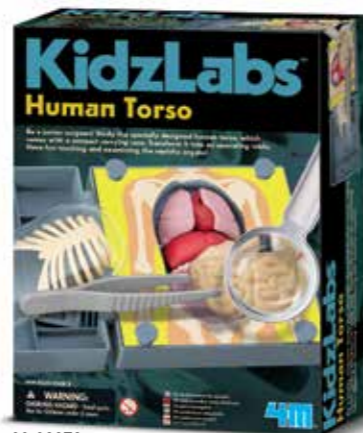

00-03364  
KIDZ LABS/ BALANCING ROBOT

6/Inner 48/Master 7.82 Kg 4.19 Cuft  
Item size: 17cm x 22cm x 6cm  
Barcode: 4893156033642

A robot acrobat with the talent to perform gravity-defying tricks! Learn how it is always able to find its equilibrium by making use of its centre of gravity!

00-03248  
KIDZ LABS / FINGERPRINT KIT

6/Inner 36/Master 11.7 Kg 3.5 Cuft  
Item Size : 17 cm x 22 cm x 6 cm  
Barcode : 4893156032485

Learn how detectives identify suspects and record important clues found at the scene of a crime! Record, collect, and identify fingerprints. Includes super dusting powder. All components stored in a handy casing. It's a cool detective science gadget!

00-03374  
KIDZ LABS/ HUMAN ORGANS

6/Inner 48/Master 13.46Kg 4.19Cuft  
Item size: 17cm x 22cm x 6cm  
Barcode: 4893156033741

Try your hand at physiology! Learn human body science while having fun. Make interesting models and toys based on human organs to study each of their unique functions!

00-03373  
KIDZ LABS/ HUMAN TORSO

6/Inner 36/Master 14.3Kg 3.15Cuft  
Item size: 17cm x 22cm x 6cm  
Barcode: 4893156033734

Be a junior surgeon! Study the specially designed human torso, which comes with a compact carrying case. Transform it into an operating table. Have fun touching and examining the squishy organs!