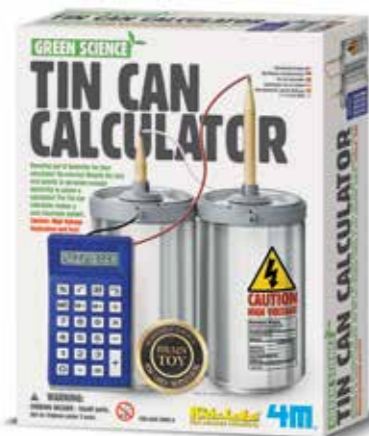

00-03360
GREEN SCIENCE / TIN CAN CALCULATOR

6/Inner 48/Master 8.16 Kg 4.19 Cuft
Item size: 17cm x 22cm x 6cm
Barcode: 4893156033604

Batteries low on your calculator? No problem! Recycle tin cans and pencils to generate electricity and power a calculator. The tin can calculator makes a cool classroom gadget.