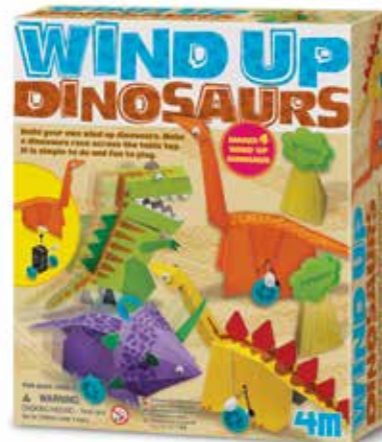

00-04639
WIND UP DINOSAURS
6/Inner 48/Master 10.00 Kg 3.7 Cuft
Item size: 22 cm x 18 cm x 5 cm
Barcode: 4893156046390

Build your own wind up dinosaurs. Make a dinosaur race across the table top. It is simple to do and fun to play.