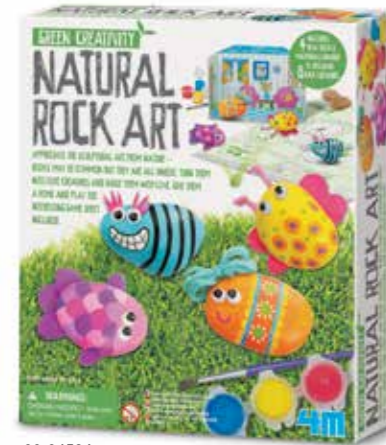

**00-04508**  
PAINT YOUR OWN FLOWER POTS

6/Inner 24/Master 15 Kg 3.2 Cuft  
Item Size: 14 cm x 18 cm x 9.5 cm  
Barcode: 4893156045089

Paint a terra-cotta pot and turn it into a piece of art. Grow your favourite flowers in the pot.

**00-04552**  
PAINT A BIRD HOUSE

6/Inner 24/Master 10 Kg 2.7 Cuft  
Item Size: 14 cm x 18 cm x 9.5 cm  
Barcode: 4893156045522

Be creative! Paint the bird house with your own style.

**00-04586**  
GREEN CREATIVITY / NATURAL ROCK ART