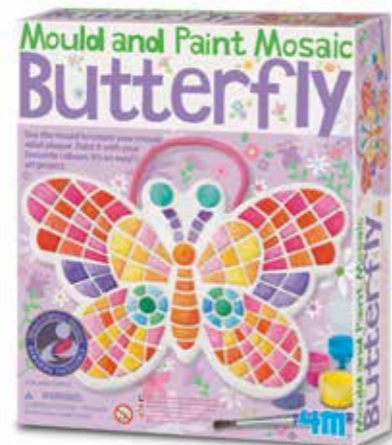

00-04615
MOULD & PAINT MOSAIC BUTTERFLY

6/Inner 36/Master 9.72 Kg 2.78 Cuft
Item size: 22cm x 18cm x 5cm
Barcode: 4893156046154

Use the mould to create your mosaic relief plaque. Paint it with your favourite colours. It's an easy art project.