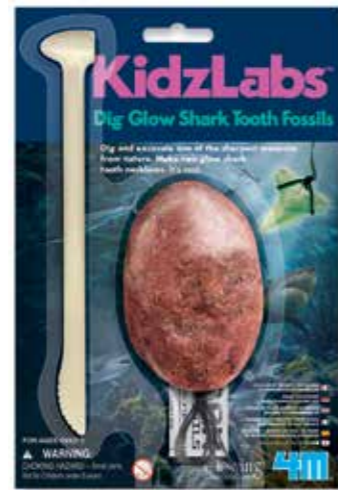

00-05918
DIG GLOW SHARK TOOTH FOSSILS

12/Inner 48/Master 12Kg 2.22Cuft
Item size: 15cm x 22cm x 4cm
Barcode: 4893156059185

Dig and excavate one of the nature's sharpest weapons: shark teeth! Make two glow-in-the-dark shark teeth necklaces. It's cool.