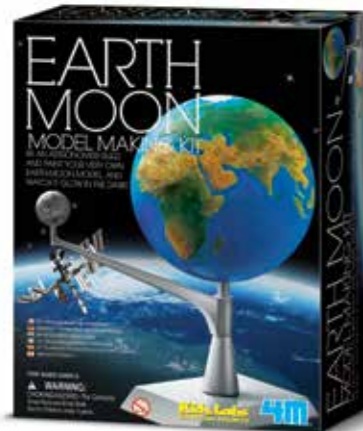

KidzLabs™

The sky's the limit. Here are down-to-earth ways to explore the solar system in your bedroom, on a table top or across a ceiling. Build a model of the solar system, project the sky at night and create a lunar or solar eclipse. With these toys young imaginations can blast off to galaxies far, far away.

00-03241
KIDZ LABS / EARTH-MOON MODEL MAKING KIT

6/Inner 48/Master 15 Kg 4.6 Cuft
Item Size : 17 cm x 22 cm x 6 cm
Barcode : 4893156032416

Be an Astronomer! Build and paint your very own Earth-Moon model and watch it glow in the dark! Enjoy all the fun activities this kit offers; show and tell how the lunar and solar eclipses are formed; identify Earth's continents and oceans; experiment with the different phases (shapes) of the Moon. It's a cool science craft.