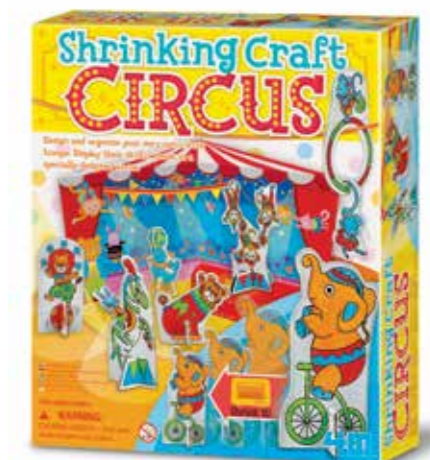

00-04621
SHRINKIN' CRAFT CIRCUS

6/Inner 48/Master 6.72Kg 3.7Cuft
Item size: 18cm x 22cm x 5cm
Barcode: 4893156046215

Design and organise your very own circus troupe. Display their skillful moves in a specially designed arena.