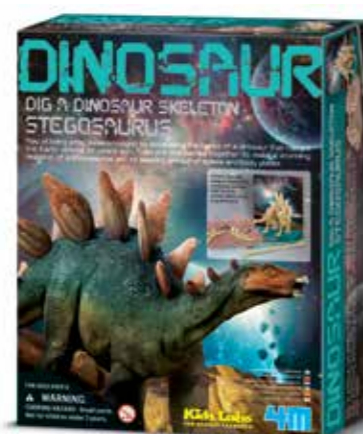

00-13234  
KIDZ LABS / VELOCIRAPTOR SKELETON

6/Inner 12/Master 11 Kg 1.2 Cuft  
Item Size : 17 cm x 22 cm x 6 cm  
Barcode : 4893156132345

Contains a Velociraptor skeleton about 21 cm long when assembled.

00-13238  
KIDZ LABS / PTEROSAUR SKELETON

6/Inner 12/Master 11 Kg 1.2 Cuft  
Item Size : 17 cm x 22 cm x 6 cm  
Barcode : 4893156132383

Contains a Pterosaur skeleton's wing span about 45 cm long when assembled.

00-03228  
KIDZ LABS / TRICERATOPS SKELETON

6/Inner 12/Master 11 Kg 1.2 Cuft  
Item Size : 17 cm x 22 cm x 6 cm  
Barcode : 4893156032287

Contains a Triceratops skeleton about 20 cm tall when assembled.

00-03229  
KIDZ LABS / STEGOSAURUS SKELETON

6/Inner 12/Master 11 Kg 1.2 Cuft  
Item Size : 17 cm x 22 cm x 6 cm  
Barcode : 4893156032294

Contains a Stegosaurus skeleton about 17 cm long when assembled.