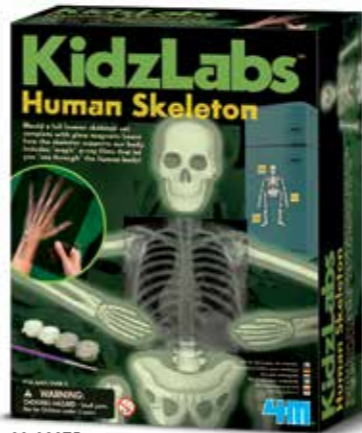

00-03248  
KIDZ LABS / FINGERPRINT KIT

6/Inner 36/Master 11.7 Kg 3.5 Cuft  
Item Size : 17 cm x 22 cm x 6 cm  
Barcode : 4893156032485

Learn how detectives identify suspects and record important clues found at the scene of a crime! Record, collect, and identify fingerprints. Includes super dusting powder. All components stored in a handy casing. It's a cool detective science gadget!

00-03374  
KIDZ LABS/ HUMAN ORGANS

6/Inner 48/Master 13.46Kg 4.19Cuft  
Item size: 17cm x 22cm x 6cm  
Barcode: 4893156033741

Try your hand at physiology! Learn human body science while having fun. Make interesting models and toys based on human organs to study each of their unique functions!

00-03373  
KIDZ LABS/ HUMAN TORSO

6/Inner 36/Master 14.3Kg 3.15Cuft  
Item size: 17cm x 22cm x 6cm  
Barcode: 4893156033734

Be a junior surgeon! Study the specially designed human torso, which comes with a compact carrying case. Transform it into an operating table. Have fun touching and examining the squishy organs!