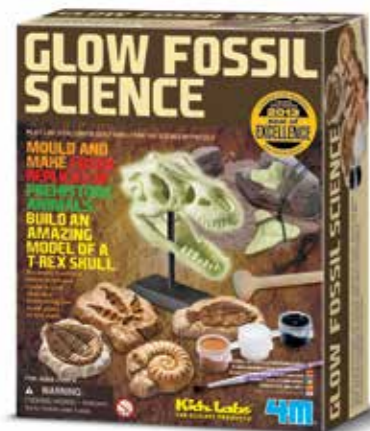

00-03354  
KIDZ LABS / STATIC SCIENCE

6/Inner 48/Master 10.56 Kg 4.19 Cuft  
Item size: 17cm x 22cm x 6cm  
Barcode: 4893156033543

Did you know that static electricity can bend water, make salt jump, balloons float, your hair stick up, light bulbs, and make sparks in the air? Find out how with this electrifying science kit!

00-03265  
KIDZ LABS / SCIENCE MAGIC

6/Inner 48/Master 13 Kg 4.5 Cuft  
Item Size : 17 cm x 22 cm x 6 cm  
Barcode : 4893156032652

Is it magic or is it science? Contains 20 fun science tricks. Have fun astonishing your friends and family. Perform a variety of magic tricks using everyday objects. From magnetism to mathematics to mind reading....You will discover that magic is all about science.

00-03293  
KIDZ LABS / MATH MAGIC

6/Inner 48/Master 10.1 Kg 4.19 Cuft  
Item Size : 17 cm x 22 cm x 6 cm  
Barcode : 4893156032935

Contains over 15 fun math tricks, games & puzzles. Learn how to Read Minds. Astonish your friends with Speed Calculations. Amaze your audience with different funny Math Tricks. Includes a calculator which can be used as key chain.