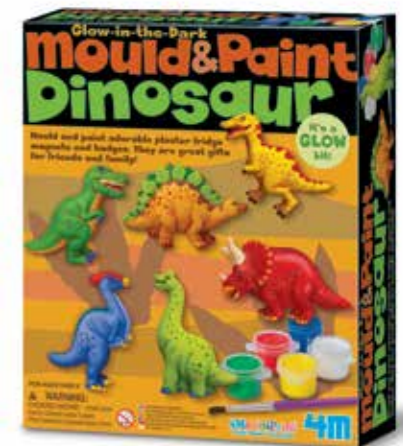

00-03514
MOULD & PAINT / GLOW DINOSAUR

6/Inner 36/Master 14 Kg 3 Cuft
Item Size : 22 cm x 18 cm x 5cm
Barcode : 4893156035141

Create your own dinosaur magnets or pins by using the mould, plaster, paints and brush included in the kit.