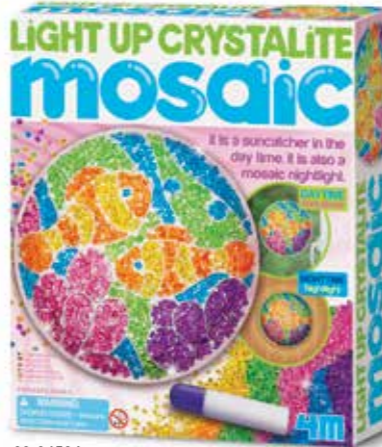

00-04596
LIGHT UP CRYSTALITE MOSAIC
6/Inner 48/Master 8.16Kg 3.7 Cuft
Item Size : 22 cm x 18 cm x 5 cm
Barcode : 4893156045966

Create your own crystalite art, which becomes a light up decoration that can hang on your bedroom wall.