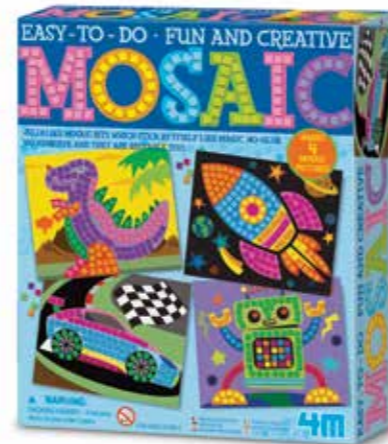

00-04599
FUN & CREATIVE MOSAIC - DINOSAUR, ROCKET, RACER & ROBOT

6/Inner 48/Master 8.9 Kg 3.7 Cuft
Item Size: 22 cm x 18 cm x 5 cm
Barcode: 4893156045997

Jelly-like mosaic pieces the stick by themselves; no glue, no adhesive, and they're reusable too! Follow the design templates and make four unique mosaic pictures. (Size : 20cm x 17cm)