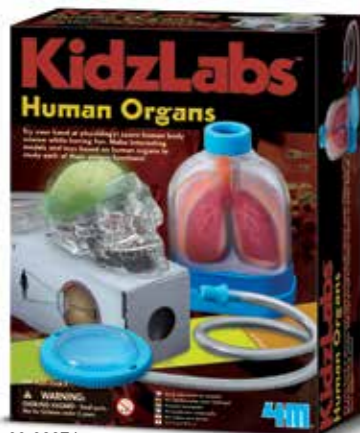

# KidzLabs™

00-03284  
KIDZ LABS / ROBOTIC HAND

6/Inner 48/Master 8.16Kg 4.19Cuft  
Item size: 17cm x 22cm x 6cm  
Barcode: 4893156032843

Build your own robotic human hand and amaze your friends with its realistic gripping movements. Robot Hand will grab your imagination!

00-03364  
KIDZ LABS/ BALANCING ROBOT

6/Inner 48/Master 7.82 Kg 4.19 Cuft  
Item size: 17cm x 22cm x 6cm  
Barcode: 4893156033642

A robot acrobat with the talent to perform gravity-defying tricks! Learn how it is always able to find its equilibrium by making use of its centre of gravity!

00-03246  
KIDZ LABS / INTRUDER ALARM

6/Inner 48/Master 12Kg 4.6Cuft  
Item size: 17cm x 22cm x 6cm  
Barcode: 4893156032461

Learn the science of connecting an electric circuit. Construct your own door buzzer and place it behind your door. Stop intruders from your room. It's cool and fun!

00-03248  
KIDZ LABS / FINGERPRINT KIT

6/Inner 36/Master 11.7 Kg 3.5 Cuft  
Item Size : 17 cm x 22 cm x 6 cm  
Barcode : 4893156032485

Learn how detectives identify suspects and record important clues found at the scene of a crime! Record, collect, and identify fingerprints. Includes super dusting powder. All components stored in a handy casing. It's a cool detective science gadget!