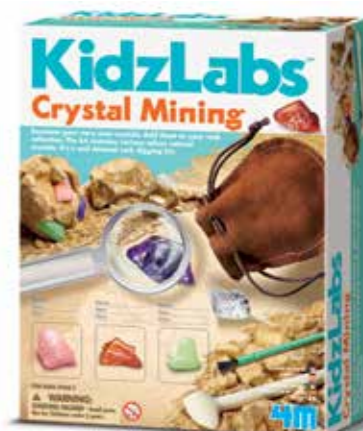

new pack
00-03252
KIDZ LABS / CRYSTAL MINING
6/Inner 12/Master 8.7Kg 1.2Cuft
Item size: 17cm x 22cm x 6cm
Barcode: 4893156032522

Recycle an empty bottle to construct this battery-operated Tornado Maker. Create a terrific tornado on your table top! Experience the mighty power of this natural phenomenon. Whoosh!

Build this coin bank and keep your money safe! Choose your own secret code to ensure that only you can open the bank.

Learn about electromagnetics as you transform a screw into a magnetic striker. Use it to complete an electric circuit and construct this handy doorbell. Use it for any rooms of your own!

Build this surprising quicksand pool! Experiment by watching the dinosaur skeletons sink slowly into the pool. Have fun unearthing them for assembly. Create a prehistoric diorama with dinosaur figurines and an erupting volcano!

Conduct a series of chemical experiments to grow your own set of Aquamarine Crystal Clusters, Glow-in-the-Dark Moon Crystal Clusters and a Crystal Tree. Learn how crystals are formed from solutions. Display them as a collection and show them to your friends!

Excavate your very own natural crystals. Add them to your rock collection and learn some fun characteristics of different crystals. It's a cool mineral rock digging kit. Makes a great gift!