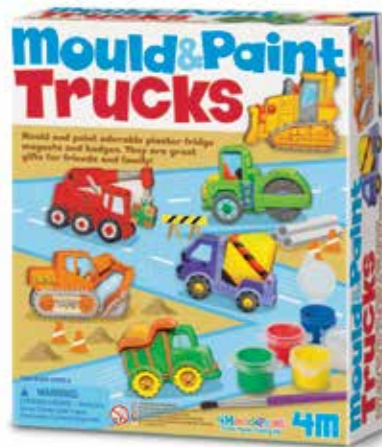

00-03538
MOULD & PAINT / TRUCKS

6/Inner 36/Master 14 Kg 3.05 Cuft
Item Size : 22 cm x 18 cm x 5cm
Barcode : 4893156035387

Create your own trucks magnets or pins by using the mould, plaster, paints and brush included in the kit.