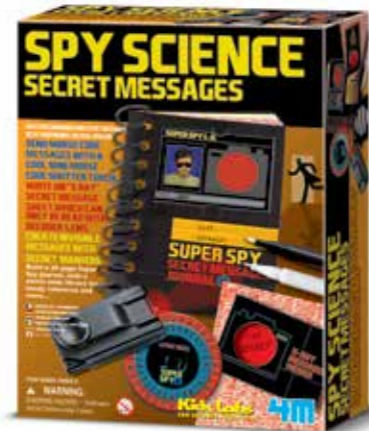

00-03354  
KIDZ LABS / STATIC SCIENCE

6/Inner 48/Master 10.56 Kg 4.19 Cuft  
Item size: 17cm x 22cm x 6cm  
Barcode: 4893156033543

Did you know that static electricity can bend water, make salt jump, balloons float, your hair stick up, light bulbs, and make sparks in the air? Find out how with this electrifying science kit!

00-03265  
KIDZ LABS / SCIENCE MAGIC

6/Inner 48/Master 13 Kg 4.5 Cuft  
Item Size : 17 cm x 22 cm x 6 cm  
Barcode : 4893156032652

Is it magic or is it science? Contains 20 fun science tricks. Have fun astonishing your friends and family. Perform a variety of magic tricks using everyday objects. From magnetism to mathematics to mind reading....You will discover that magic is all about science.

00-03293  
KIDZ LABS / MATH MAGIC

6/Inner 48/Master 10.1 Kg 4.19 Cuft  
Item Size : 17 cm x 22 cm x 6 cm  
Barcode : 4893156032935

Contains over 15 fun math tricks, games & puzzles. Learn how to Read Minds. Astonish your friends with Speed Calculations. Amaze your audience with different funny Math Tricks. Includes a calculator which can be used as key chain.

00-03295  
KIDZ LABS / SPY SCIENCE - SECRET MESSAGES

6/Inner 48/Master 14 Kg 4.19 Cuft  
Item Size : 17 cm x 22 cm x 6 cm  
Barcode : 4893156032959

Spy science fun! Send Morse code messages with a cool mini Morse code torch. Write on X ray secret message sheet which could only be read with Decoder Lens. Create invisible messages with Secret Markers. Build a 20 pages Super Spy Journal and more...