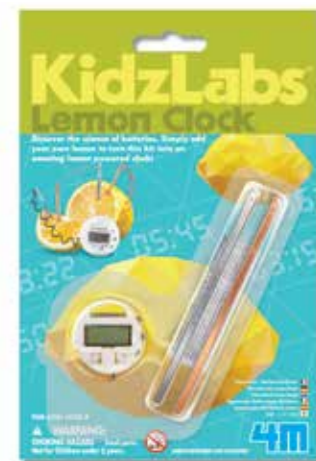

00-03306
KIDZ LABS / LEMON CLOCK

12/Inner 144/Master 4.61 Kg 1.42 Cuft
Item Size : 13 cm x 19.5 cm x 1.8 cm
Barcode : 4893156033062

Simply add your own lemon to turn this kit into an amazing lemon powered clock!