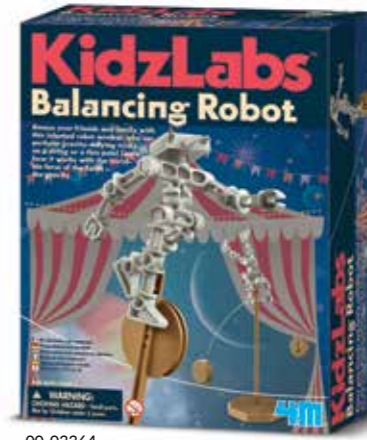

# KIDZLABS

Educating kids about human biology has come a long way from sing-song nursery rhymes and lame posters. Kidz Labs Human Body Science Series explores in fascinating detail the intricate systems of the human body, inspiring a sense of overall self-aware health consciousness that lasts for a lifetime. Organ function, bone structure, and even surgery are explained in interactive fun in this all new series.

# KidzLabs™

00-03284  
KIDZ LABS / ROBOTIC HAND

6/Inner 48/Master 8.16Kg 4.19Cuft  
Item size: 17cm x 22cm x 6cm  
Barcode: 4893156032843

Build your own robotic human hand and amaze your friends with its realistic gripping movements. Robot Hand will grab your imagination!

00-03364  
KIDZ LABS/ BALANCING ROBOT

6/Inner 48/Master 7.82 Kg 4.19 Cuft  
Item size: 17cm x 22cm x 6cm  
Barcode: 4893156033642

A robot acrobat with the talent to perform gravity-defying tricks! Learn how it is always able to find its equilibrium by making use of its centre of gravity!