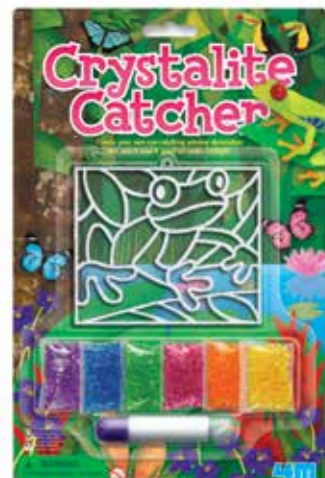

new pack

00-03614
FAIRY CRYSTALITE CATCHER (4 DESIGNS ASSORTED)
12/Inner 72/Master 8Kg 1.5Cuft
Item size: 18cm x 28cm
Barcode: 4893156036148

Create your own crystalite art to hang on your window and admire. Simply charming!