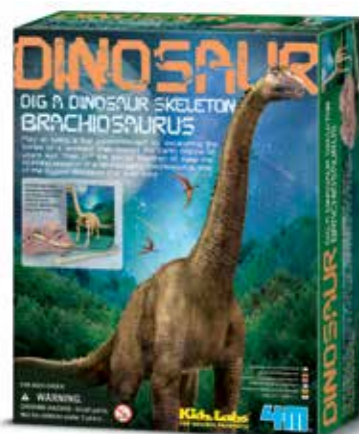

# KidzLabs™ DINOSAUR

Dino-sorcery. Conjure up a Jurassic park filled with skeletons of the scary horned Triceratops, winged Pterosaurus, razor-backed Stegosaurus, giraffenecked Brachiosaurus, meat-eating Velociraptor, bat-winged Pteranodon and, most feared of all, the Tyrannosaurus Rex. Living history, in your hands.

00-03221  
KIDZ LABS / TYRANNOSAURUS REX SKELETON

6/Inner 12/Master 11 Kg 1.2 Cuft  
Item Size : 17 cm x 22 cm x 6 cm  
Barcode : 4893156032218

Contains a cardboard display platform with fun facts, a Tyrannosaurus Rex skeleton about 19 cm tall when assembled.

00-03237  
KIDZ LABS / BRACHIOSAURUS SKELETON

6/Inner 12/Master 11 Kg 1.2 Cuft  
Item Size : 17 cm x 22 cm x 6 cm  
Barcode : 4893156032379

Contains a Brachiosaurus skeleton about 28 cm long when assembled.