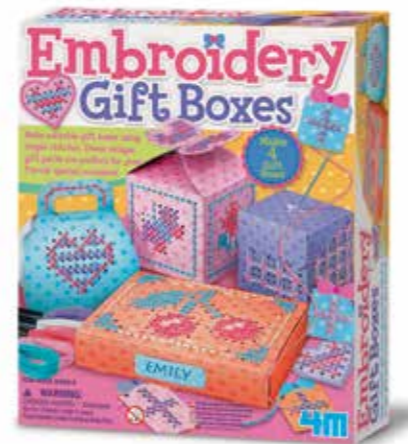

new

**00-04662**  
GLOW FRIENDSHIP BRACELETS  
6/Inner 48/Master 6.10Kg 3.7Cuft  
Item size: 18cm x 22cm x 5cm  
Barcode: 4893156046628

Simply use one wheel to braid both flat and round glow-in-the-dark bracelets! Share the shimmering joy with your best friends!

**00-04622**  
EMBROIDERY BUTTONS

6/Inner 48/Master 7.68 Kg 3.7 Cuft  
Item size: 18cm x 22cm x 5cm  
Barcode: 4893156046222

Makes 8 creative embroidery buttons! They are great gifts for friends and family!