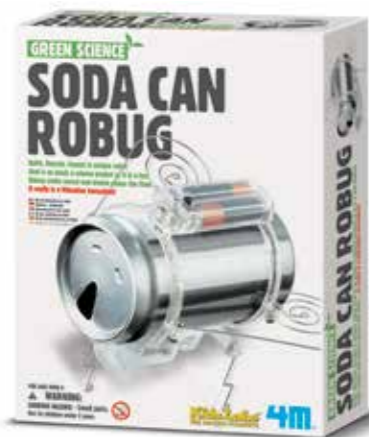

00-03360  
GREEN SCIENCE / TIN CAN CALCULATOR

6/Inner 48/Master 8.16 Kg 4.19 Cuft  
Item size: 17cm x 22cm x 6cm  
Barcode: 4893156033604

Batteries low on your calculator? No problem! Recycle tin cans and pencils to generate electricity and power a calculator. The tin can calculator makes a cool classroom gadget.

00-03279  
GREEN SCIENCE / WEATHER STATION

6/Inner 48/Master 9.12 Kg 4.60 Cuft  
Item Size: 17 cm x 22 cm x 6 cm  
Barcode: 4893156032799

This ultra smart weather station has many functions. You can keep track of weather changes, learn facts about the weather and do experiments on the green house effect. When you have done exploring you can recycle the bottle and make your very own mini green house.