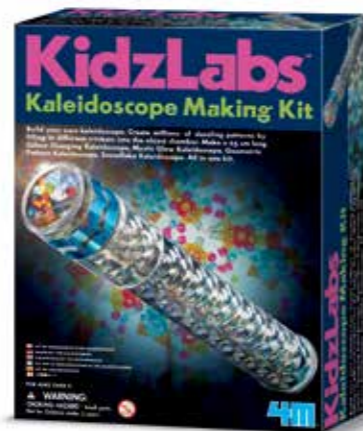

KidzLabs™

It's unquestionably true that the best way to learn science is to do science. And doing it with 4M award-winning toys means youngsters readily absorb scientific laws and principles and discover new ways of thinking about them. They're inspired to question and investigate. They learn to understand the world through the wisdom and wonders of science. And they develop a life-long love of learning. What could be more valuable? Or more fun?

new pack
00-03226
KIDZ LABS / KALEIDOSCOPE MAKING KIT
6/Inner 48/Master 13Kg 4.6Cuft
Item size: 17cm x 22cm x 6cm
Barcode: 4893156032263

Rebuild the 100-year-old optical toy which demonstrates the working principle of modern animations. View animation discs provided and be amazed how still pictures come alive. Comes with an LED lamp which "flashes" like early movies. It's an inspiring optical science kit.

Build your own kaleidoscope. Create millions of dazzling patterns by filling in different trinkets into the object chamber. Make a 25 cm long Colour Changing Kaleidoscope, Mystic Glow Kaleidoscope, Geometric Pattern Kaleidoscope, Snowflake Kaleidoscope. All in one kit.

Perform your own magic show! Amaze your friends and family with the 12 magic tricks included in this kit. Ideal for all sorts of occasions. Trick secrets and tips for preparing a successful magic show are included.

Construct your own Buzz Wire and learn how to complete an electric circuit. Challenge your friends with the exciting Buzz Wire game. Move the wand along the Buzz Wire from one end to the other. If the wand touches the wire, the circuit is closed causing the buzzer to sound and the player is out of the game. Design different wire shapes with different levels of difficulty.

A hands-on rocket launching science kit for the whole family. Includes a booklet of fun rocket science with detailed launching instructions and a rocket that flies up to 50 feet. A unique experimental kit that inspires young scientists.

Make a solid volcano with the mould and plaster provided. Paint and decorate your volcano with lava flow, landscapes etc. Put baking soda and vinegar into the "crater" and perform an amazing eruption in front of your friends and family. Your volcano will erupt with bubbly, fizzy lava. It's an awesome science project and it makes a cool desktop decoration too. The eruption can be performed repeatedly.