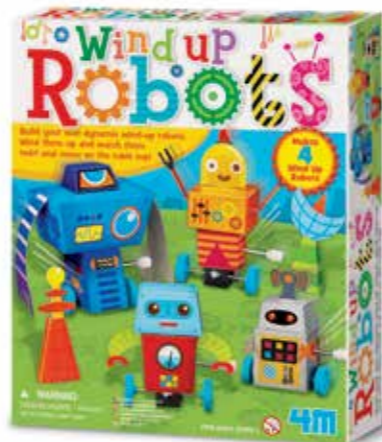

00-04655
WIND UP ROBOTS
6/Inner 48/Master 8.16 Kg 3.7 Cuft
Item size: 18cm x 22cm x 5cm
Barcode: 4893156046550

Build your own dynamic wind-up robots. Wind them up and watch them twirl and move on the table top!