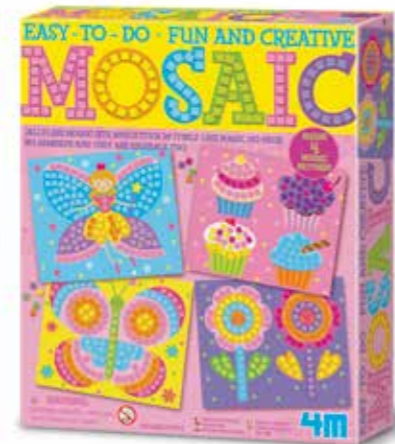

00-04598
FUN & CREATIVE MOSAIC - BUTTERFLY, CUPCAKE, BUTTERFLY & FLOWERS

6/Inner 48/Master 8.9 Kg 3.7 Cuft
Item Size: 22 cm x 18 cm x 5 cm
Barcode: 4893156045980

Jelly-like mosaic pieces the stick by themselves; no glue, no adhesive, and they're reusable too! Follow the design templates and make four unique mosaic pictures. (Size : 20cm x 17cm)