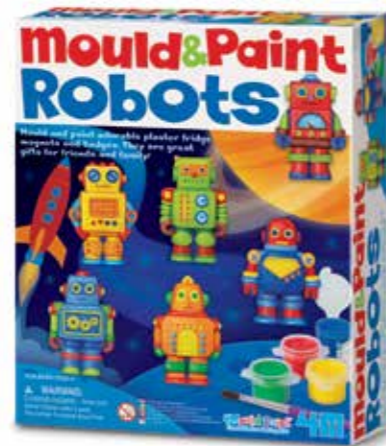

**00-03546**  
MOULD & PAINT / GLOW SPACE

6/Inner 36/Master 10.1Kg 2.78Cuft  
Item size: 18cm x 22cm x 5cm  
Barcode: 4893156035462

Create your own space inspired magnets or pins by using mould, plaster, paints and brush included in the kit.