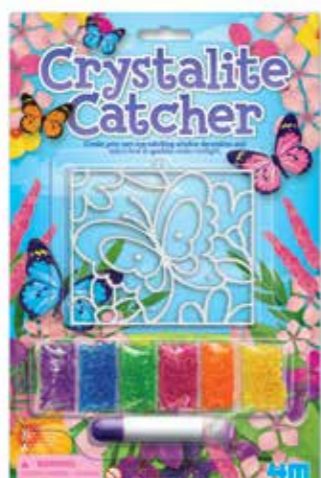

new pack

00-03614
FAIRY CRYSTALITE CATCHER (4 DESIGNS ASSORTED)
12/Inner 72/Master 8Kg 1.5Cuft
Item size: 18cm x 28cm
Barcode: 4893156036148

Create your own crystalite art to hang on your window and admire. Simply charming!