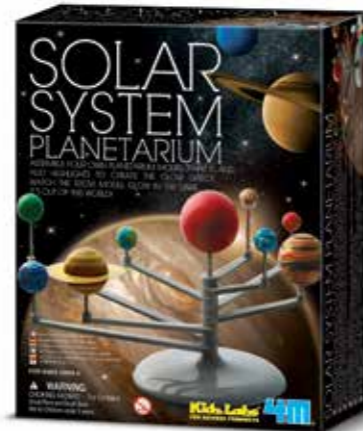

# KidzLabs™

The sky's the limit. Here are down-to-earth ways to explore the solar system in your bedroom, on a table top or across a ceiling. Build a model of the solar system, project the sky at night and create a lunar or solar eclipse. With these toys young imaginations can blast off to galaxies far, far away.

00-03241  
KIDZ LABS / EARTH-MOON MODEL MAKING KIT

6/Inner 48/Master 15 Kg 4.6 Cuft  
Item Size : 17 cm x 22 cm x 6 cm  
Barcode : 4893156032416

Be an Astronomer! Build and paint your very own Earth-Moon model and watch it glow in the dark! Enjoy all the fun activities this kit offers; show and tell how the lunar and solar eclipses are formed; identify Earth's continents and oceans; experiment with the different phases (shapes) of the Moon. It's a cool science craft.

00-03257  
KIDZ LABS / SOLAR SYSTEM PLANETARIUM

6/Inner 24/Master 6 Kg 2.3 Cuft  
Item Size : 17 cm x 22 cm x 6 cm  
Barcode : 4893156032577

Build your own 30 cm glow-in-the-dark solar system planetarium model. Assemble, paint and highlight with glow effects. Watch it glow in the dark as if it were in Space. It's an inspiring science craft.